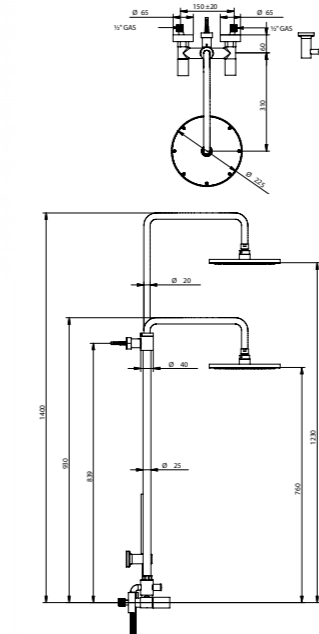

40537/DR

Gruppo doccia esterno con tubo, soffione e set doccia duplex. External shower mixer with tube, shower head and duplex shower set.