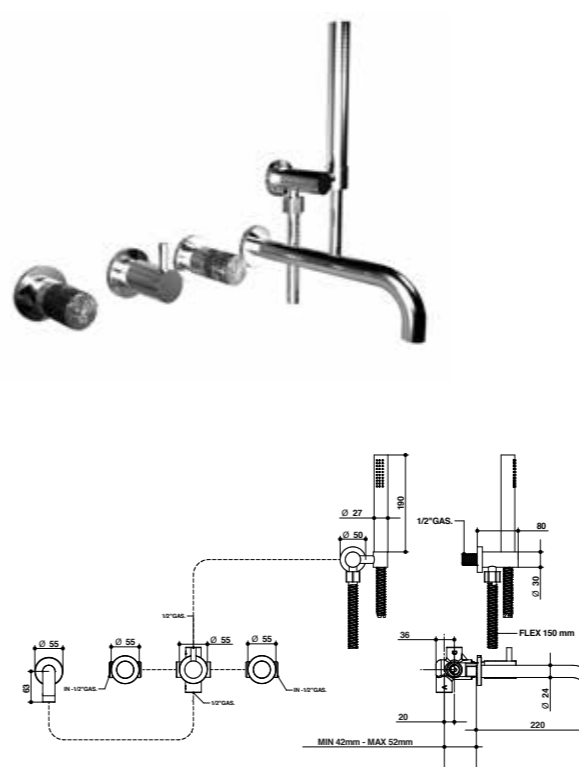

40530/D

Gruppo vasca incasso con set doccia duplex.

Built-in bath and shower mixer with duplex shower set.