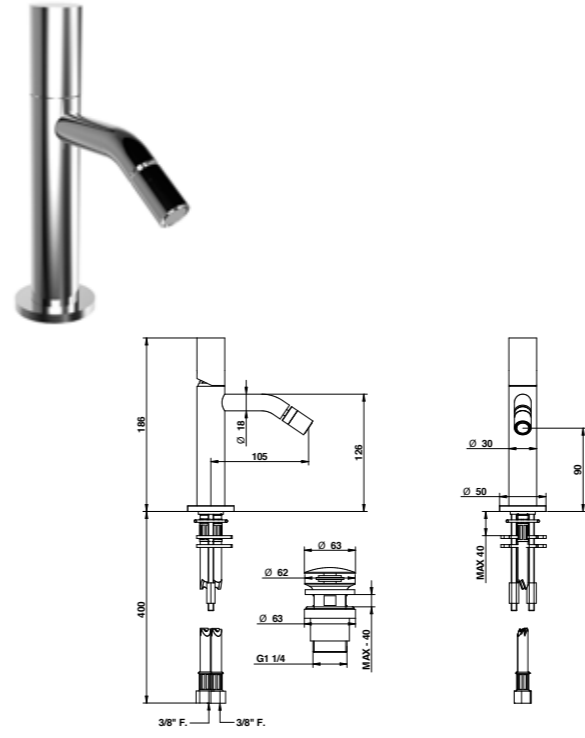

FINITURE E COLORI / FINISHES AND COLOURS

40322/OR

Miscelatore bidet a parete con cartuccia tradizionale e piletta clic-clac. Bidet mixer mixer with clic-clac waste.