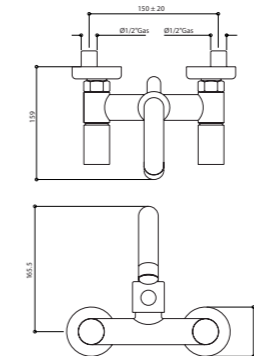

40536/DR

Gruppo vasca esterno con set doccia duplex.

External bath and shower mixer with duplex shower set.