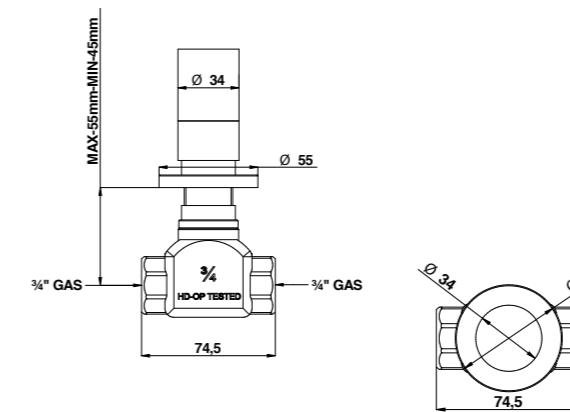

ARTICOLO COMPLETO / COMPLETE ITEM

40498CRKA
CRKA/CRPO

**PARTE INCASSO
BUILT-IN PART**

09772
calda / hot

09772
fredda / cold

**PARTE ESTERNA DA ABBINARE
EXTERNAL MATCHING PART**

FINITURE / FINISHES

40498CRKAEU
CRKA/CRPO

40498CNKAEU
CNKA/CRPO

ACCESSORI / ACCESSORIES

00083CR

RICAMBI / SPARE PARTS

9804 *

9804 **

*Calda / Hot **Fredda / Cold

FINITURE E COLORI / FINISHES AND COLOURS

ACCESSORI E RICAMBI / ACCESSORIES AND SPARE PARTS