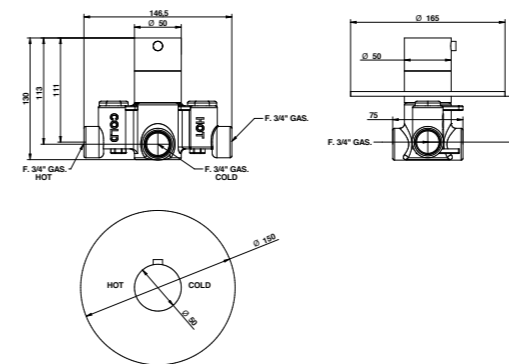

40525/R

Deviatore 2 uscite (2 entrate 2 uscite). 2 exit built-in diverter (2 in - 2 out).

ARTICOLO COMPLETO / COMPLETE ITEM

40525CR0R CR

PARTE INCASSO BUILT-IN PART **PARTE ESTERNA DA ABBINARE EXTERNAL MATCHING PART**

1. **FINITURE / FINISHES**
2. 09496 **40525CR0REU** CR
   - **40525OP0REU** OP
   - **40525CN0REU** CN/AM/NM/HM/OM

Non disponibile con maniglia in marmo / Not available with marble handle

ACCESSORI / ACCESSORIES

00083CR

RICAMBI / SPARE PARTS

00112DM

40525/5

Deviatore 3 uscite (2 entrate 3 uscite). 3 exit built-in diverter (2 in - 3 out).

ARTICOLO COMPLETO / COMPLETE ITEM

40525CR050R CR

PARTE INCASSO BUILT-IN PART **PARTE ESTERNA DA ABBINARE EXTERNAL MATCHING PART**

1. **FINITURE / FINISHES**
2. 09495 **40525CR050REU** CR
   - **40525OP050REU** OP
   - **40525CN050REU** CN/AM/NM/HM/OM

Non disponibile con maniglia in marmo / Not available with marble handle.

ACCESSORI / ACCESSORIES

00083CR

RICAMBI / SPARE PARTS

00113DM

FINITURE E COLORI / FINISHES AND COLOURS

40554/R

Termostatico incasso da 3/4" senza chiusura. 3/4" built-in thermostatic shower mixer without lock.

ARTICOLO COMPLETO / COMPLETE ITEM

40554CR0R CR

PARTE INCASSO BUILT-IN PART **PARTE ESTERNA DA ABBINARE EXTERNAL MATCHING PART**

1. **FINITURE / FINISHES**
2. 09700 **40554CR0REU** CR
   - **40554OP0REU** OP/CN
   - **40554AM0REU *** AM/OR/NM/HM/OM

* Nelle varianti colore alcuni particolari saranno cromati per garantire gli standard qualitativi / To assure our quality standard on colored product, some details remain in chrome.

Abbinabile a / To match with:
Rubinetto incasso / Built-in tap - **40498**
Rubinetto incasso / Built-in tap - **40500**

Non disponibile con maniglia in marmo / Not available with marble handle

RICAMBI / SPARE PARTS

9837

32542/2