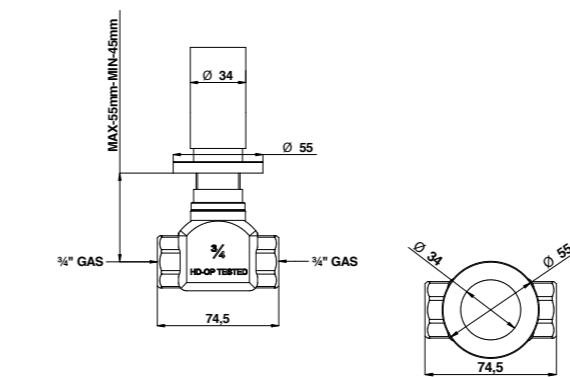

40498/R

Rubinetto incasso 3/4" vitone
tradizionale.

3/4" built-in tap traditional mechanism.

ARTICOLO COMPLETO / COMPLETE ITEM

40498CR0R CR

**PARTE INCASSO
BUILT-IN PART**

09772
calda / hot

09772
fredda / cold

**PARTE ESTERNA DA ABBINARE
EXTERNAL MATCHING PART**

FINITURE / FINISHES

40498CR0REU
CR

40498OP0REU
OP

40498CN0REU
CN/AM/NM/HM/
OM

ACCESSORI / ACCESSORIES

00083CR

RICAMBI / SPARE PARTS

9804 *

9804 **

*Calda / Hot **Fredda / Cold

40498

Rubinetto incasso 3/4" vitone
tradizionale.

3/4" built-in tap traditional mechanism.