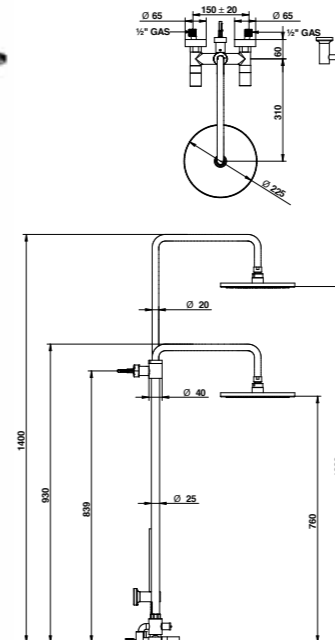

FINITURE E COLORI / FINISHES AND COLOURS

40537/D

Gruppo doccia esterno con tubo, soffione e set doccia duplex. External shower mixer with tube, shower head and duplex shower set.