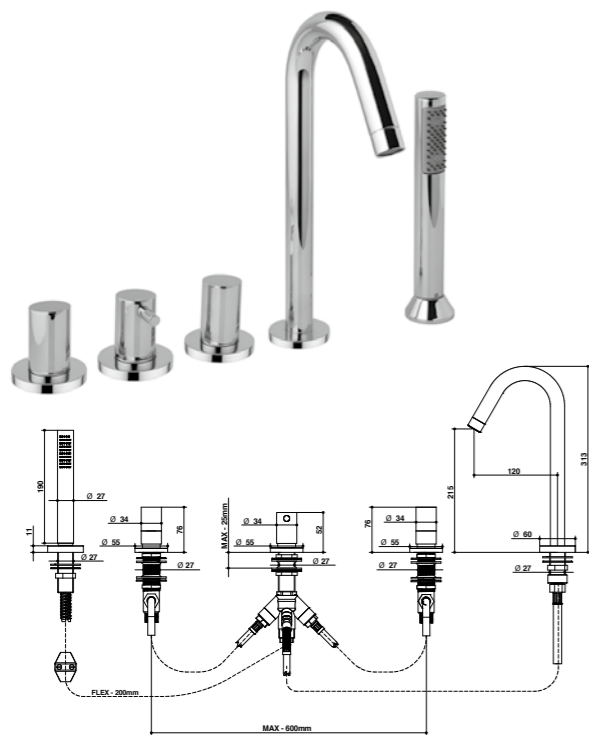

RICAMBI / SPARE PARTS

9790 *

9790 **

9999CR

9600CR

00850CR0E

00112DM

*Calda / Hot **Fredda / Cold

ACCESSORI E RICAMBI / ACCESSORIES AND SPARE PARTS

40531/DR

Gruppo bordo vasca cinque fori con set doccia.

Five holes deck bath and shower mixer with shower set.

ARTICOLO COMPLETO / COMPLETE ITEM

40531CR0DOR
CR40531CN0DOR
CN/AM/NM/HM/OM40531OP0DOR
OP