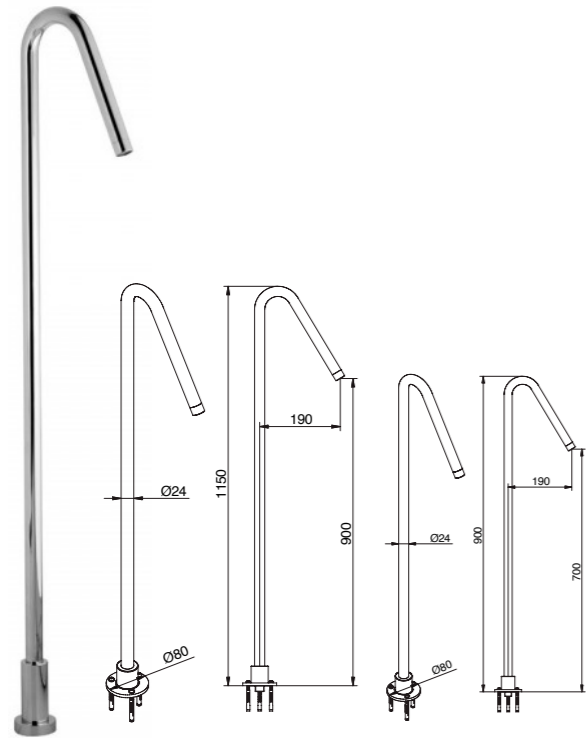

985/70-90

Bocca lavabo a pavimento 985/90. Bocca vasca a pavimento 985/70. Floor mounted basin spout 985/90. Floor mounted bath spout 985/70.

ARTICOLO COMPLETO / COMPLETE ITEM

- 00985CR70
CR
- 00985CR90
CR
- 00985NE70
NE/BI/NS
- 00985NE90
NE/BI/NS
- 00985CN70
CN
- 00985CN90
CN
- 00985FA70
OP/NM/HM/AM/OM
- 00985FA90
OP/NM/HM/AM/OM

RICAMBI / SPARE PARTS

- 9999CR

986/16-22

Bocca incasso Ø 24 mm, 160-220 mm lunghezza, 1/2M. Built-in spout, 24 mms. Ø, 1/2M, 160-220 mms. long.

ARTICOLO COMPLETO / COMPLETE ITEM

- 00986CR16
CR
- 00986CR22
CR
- 00986BU16
NE/BI
- 00986BU22
NE/BI
- 00986CN16
CN/AM/NM/HM/OM
- 00986CN22
CN/AM/NM/HM/OM
- 00986OP16
OP
- 00986OP22
OP