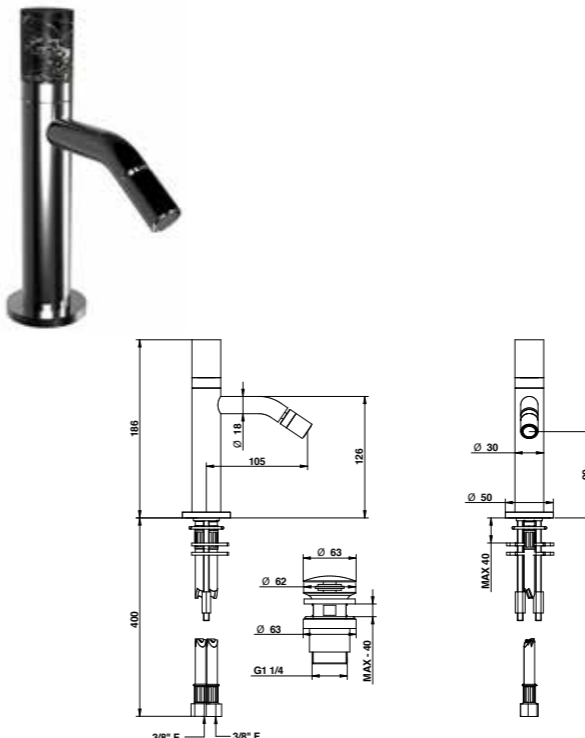

40322

Miscelatore bidet a parete con cartuccia tradizionale e piletta clic-clac. Bidet mixer mixer with clic-clac waste.