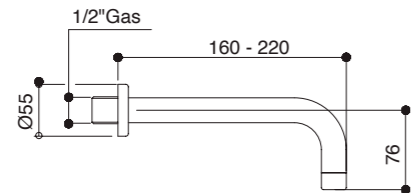

RICAMBI / SPARE PARTS

- 9999CR