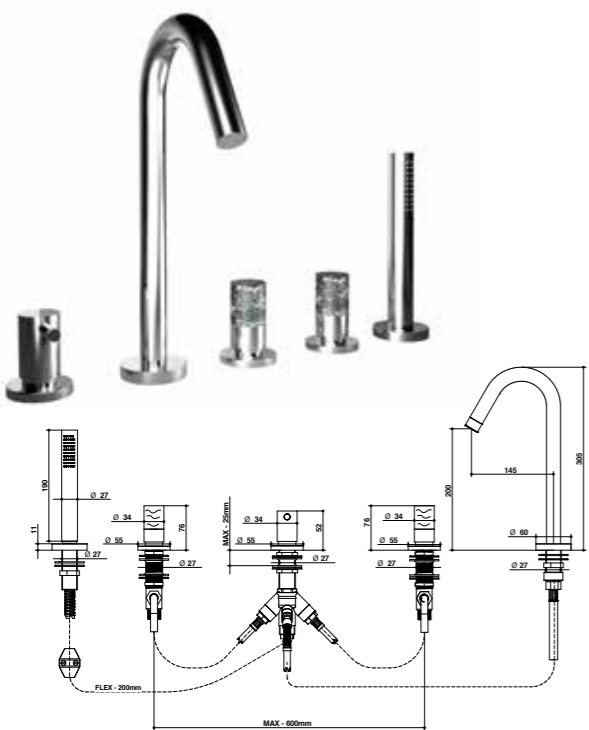

40531/D

Gruppo bordo vasca cinque fori con set doccia.

Five holes deck bath and shower mixer with shower set.

ARTICOLO COMPLETO / COMPLETE ITEM

40531CRKAOD
CRKA/CRPO

40531CNKAOD
CNKA/ORPO

RICAMBI / SPARE PARTS

9790 *	9790 **
9999CR	9606CR
00850CR0E	00112VI

*Calda / Hot **Fredda / Cold

FINITURE E COLORI / FINISHES AND COLOURS

40536/D

Gruppo vasca esterno con set doccia duplex.

External bath and shower mixer with duplex shower set.