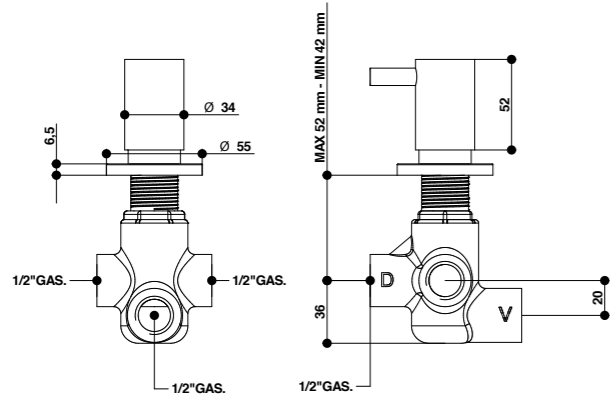

40525/R

Deviatore 2 uscite (2 entrate 2 uscite). 2 exit built-in diverter (2 in - 2 out).

ARTICOLO COMPLETO / COMPLETE ITEM

40525CR0R CR

PARTE INCASSO BUILT-IN PART **PARTE ESTERNA DA ABBINARE EXTERNAL MATCHING PART**

1. **FINITURE / FINISHES**
2. 09496 **40525CR0REU** CR
   - **40525OP0REU** OP
   - **40525CN0REU** CN/AM/NM/HM/OM

Non disponibile con maniglia in marmo / Not available with marble handle

ACCESSORI / ACCESSORIES

00083CR

RICAMBI / SPARE PARTS

00112DM

40525/5

Deviatore 3 uscite (2 entrate 3 uscite). 3 exit built-in diverter (2 in - 3 out).